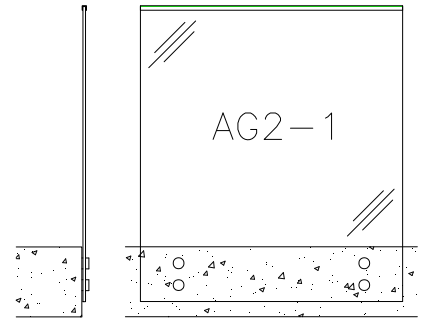

ALUMINIUM & GLASS BALUSTRADE DESIGNS

MORE DESIGNS COMING

Sydney main office & Showroom

PO Box 7089, Wetherill Park DC1864
12B-13 Davis Road, Wetherill Park 2164

Phone: 9609 7777

Fax: 9609 7888

Email: sales@genstairs.com.au