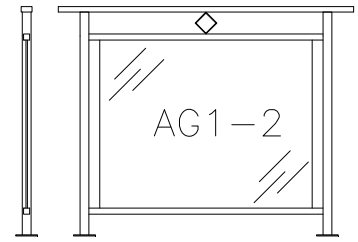

ALUMINIUM & GLASS BALUSTRADE DESIGNS

MORE DESIGNS COMING

Sydney main office & Showroom

PO Box 7089, Wetherill Park DC1864
12B-13 Davis Road, Wetherill Park 2164

Phone: 9609 7777

Fax: 9609 7888

Email: sales@genstairs.com.au