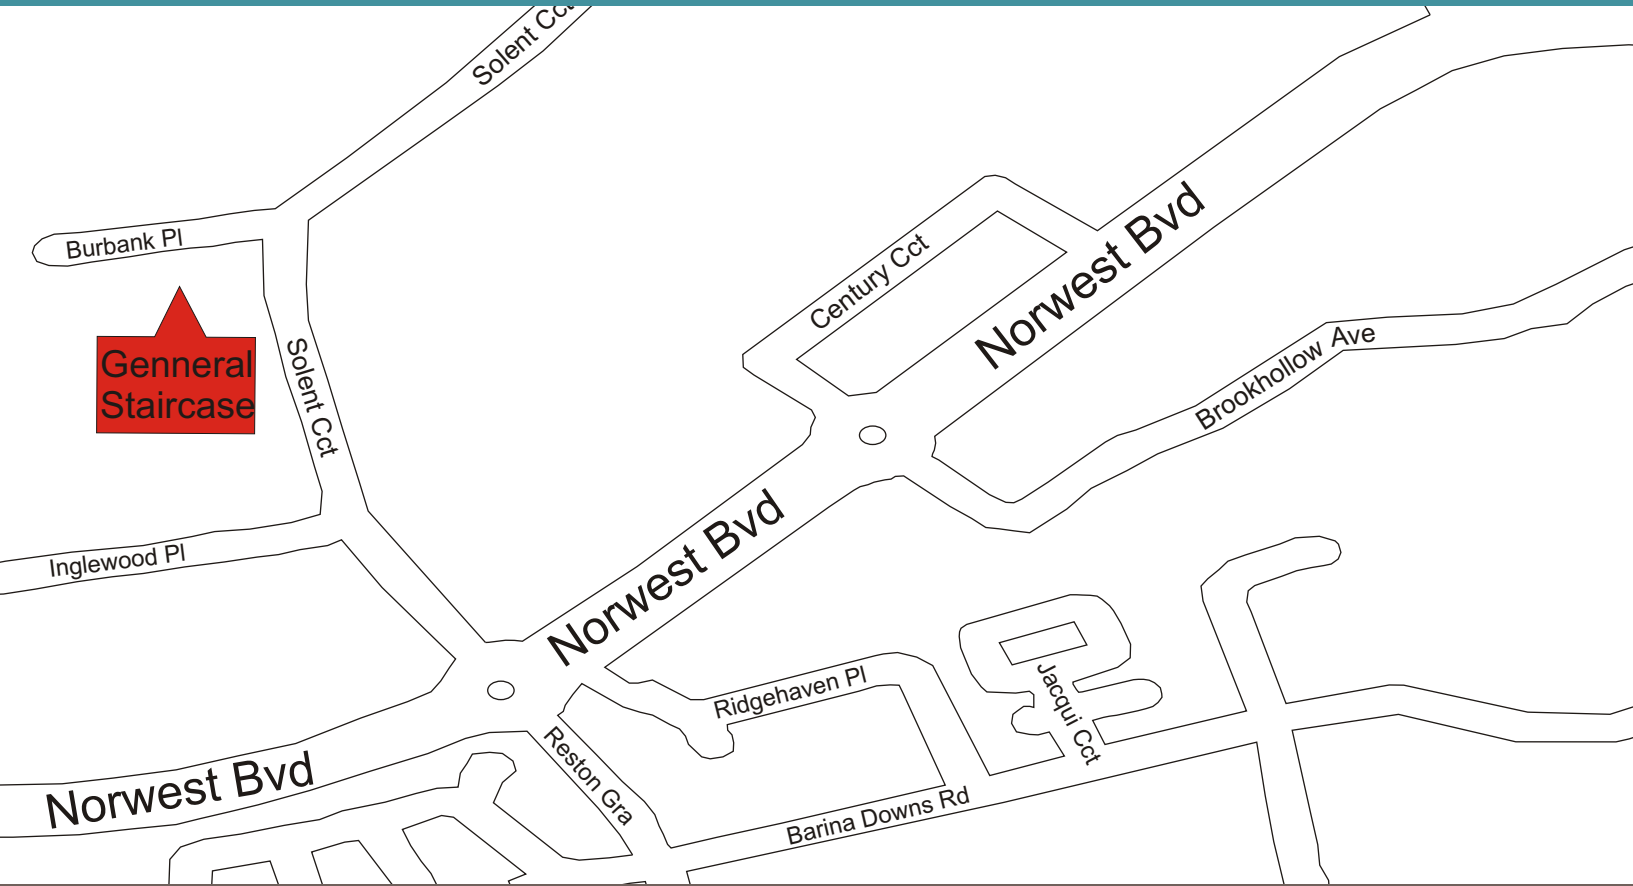

General Staircase Showroom Map Directions

Main Showroom

Opening Hours*
Mon-Fri: 9:30am to 3pm

Address: C12, 1 Burbank Place, Norwest Business Park 2153
Phone: 8883 1321 Fax: 8883 1324

Main Office

Opening Hours*
Mon-Fri: 8:30am - 4:30pm