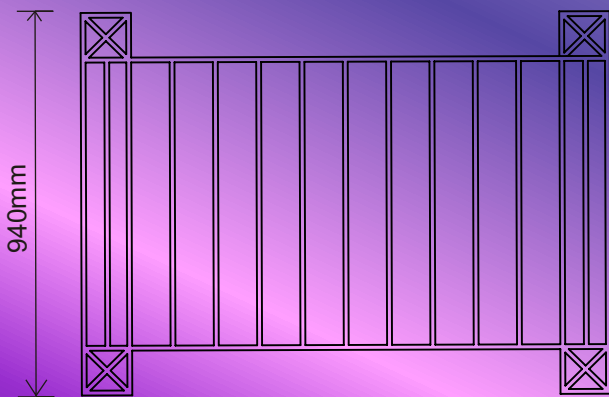

Kirribilli

Bringing our clients the sophisticated Luxury Stylish Panel

- Available in level and raked panels
- All 12mm x 12mm solid steel construction
- Choose the length you require.

- Choose your own powder coat colour (from the Dulux standard range) check availability.
- Level and Rake curve also available (POA)
- Made to your specified lengths.