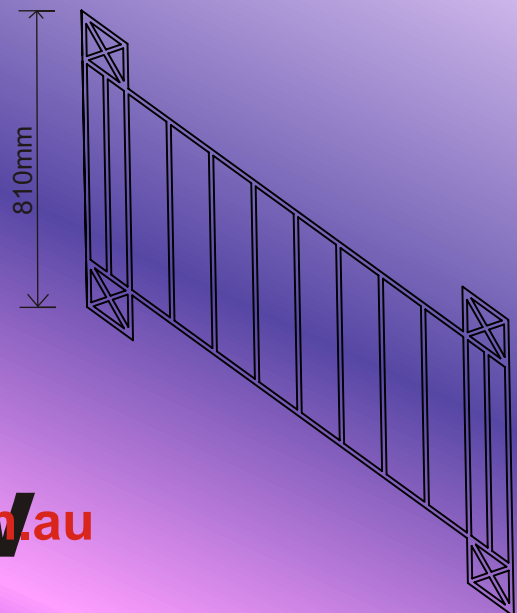

Kirribilli

Bringing our clients the sophisticated Luxury Stylish Panel

- Available in level and raked panels
- All 12mm x 12mm solid steel construction
- Choose the length you require.

- Choose your own powder coat colour (from the Dulux standard range) check availability.
- Level and Rake curve also available (POA)
- Made to your specified lengths.